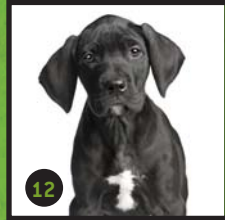

Find the Pit Bull Pup

Over 20 breeds of puppies are
incorrectly identified as pit bulls

Can you guess which one of these pups is a pit bull?

EVENCHANCE.ORG

PIT BULL ADVOCACY + RESOURCES + RESCUE

1. Italian Greyhound 2. Cane Corso 3. Rhodesian Ridgeback 4. American Bulldog 5. Vizsla 6. Presa Canario 7. Bull Mastiff 8. Boston Terrier 9. Bull Terrier 10. Dogue de Bordeaux 11. English Bulldog 12. Great Dane 13. Jack Russell 14. Labrador Retriever 15. Staffordshire Bull Terrier 16. Weimaraner 17. American Pit Bull Terrier 18. Thai Ridgeback 19. Boxer 20. Whippet