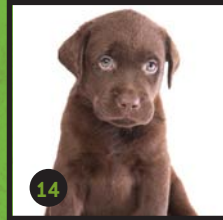

Find the Pit Bull Pup

Over 20 breeds of puppies are
incorrectly identified as pit bulls

Can you guess which one of these pups is a pit bull?

EVENCHANCE.ORG

PIT BULL ADVOCACY + RESOURCES + RESCUE

1. Italian Greyhound 2. Cane Corso 3. Rhodesian Ridgeback 4. American Bulldog 5. Vizsla 6. Presa Canario 7. Bull Mastiff 8. Boston Terrier 9. Bull Terrier 10. Dogue de Bordeaux 11. English Bulldog 12. Great Dane 13. Jack Russell 14. Labrador Retriever 15. Staffordshire Bull Terrier 16. Weimaraner 17. American Pit Bull Terrier 18. Thai Ridgeback 19. Boxer 20. Whippet